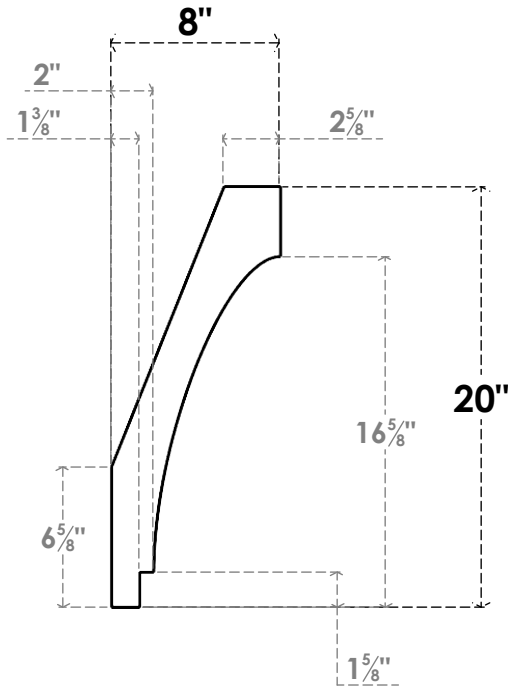

ITEM NUMBER: BRCPC035X08000X20000IMP

3 1/2"W X 8"D X 20"H IMPERIAL ARCHITECTURAL GRADE PVC CLOSED KNEE BRACE

SIDE PROFILE

FRONT PROFILE

ISOMETRIC

EKENA MILLWORK
2300 WEST MAIN ST.
CLARKSVILLE, TX 75426
TOLL FREE: 866-607-0453
WWW.EKENAMILLWORK.COM

NOTES

1. INSTALLATION TO BE COMPLETED IN ACCORDANCE WITH MANUFACTURER'S SPECIFICATIONS.
2. DRAWING MAY NOT BE TO SCALE
3. THIS DRAWING IS INTENDED FOR DESIGN AND PLANNING PURPOSES ONLY.
4. ALL INFORMATION CONTAINED HEREIN WAS CURRENT AT THE TIME OF DEVELOPMENT BUT MUST BE REVIEWED AND APPROVED BY THE PRODUCT MANUFACTURER TO BE CONSIDERED ACCURATE.
5. ARCHITECTURAL GRADE PVC PRODUCTS ARE MADE FROM EXPANDED CELLULAR PVC AND COME NATURALLY WHITE BUT MAY BE PAINTED