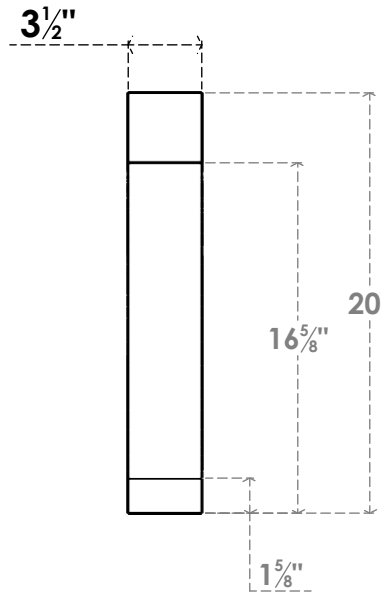

ITEM NUMBER: BRCPC035X08000X20000IMP

3 1/2"W X 8"D X 20"H IMPERIAL ARCHITECTURAL GRADE PVC CLOSED KNEE BRACE

SIDE PROFILE

FRONT PROFILE

ISOMETRIC

EKENA MILLWORK
2300 WEST MAIN ST.
CLARKSVILLE, TX 75426
TOLL FREE: 866-607-0453
WWW.EKENAMILLWORK.COM

NOTES

1. INSTALLATION TO BE COMPLETED IN ACCORDANCE WITH MANUFACTURER'S SPECIFICATIONS.
2. DRAWING MAY NOT BE TO SCALE
3. THIS DRAWING IS INTENDED FOR DESIGN AND PLANNING PURPOSES ONLY.
4. ALL INFORMATION CONTAINED HEREIN WAS CURRENT AT THE TIME OF DEVELOPMENT BUT MUST BE REVIEWED AND APPROVED BY THE PRODUCT MANUFACTURER TO BE CONSIDERED ACCURATE.
5. ARCHITECTURAL GRADE PVC PRODUCTS ARE MADE FROM EXPANDED CELLULAR PVC AND COME NATURALLY WHITE BUT MAY BE PAINTED